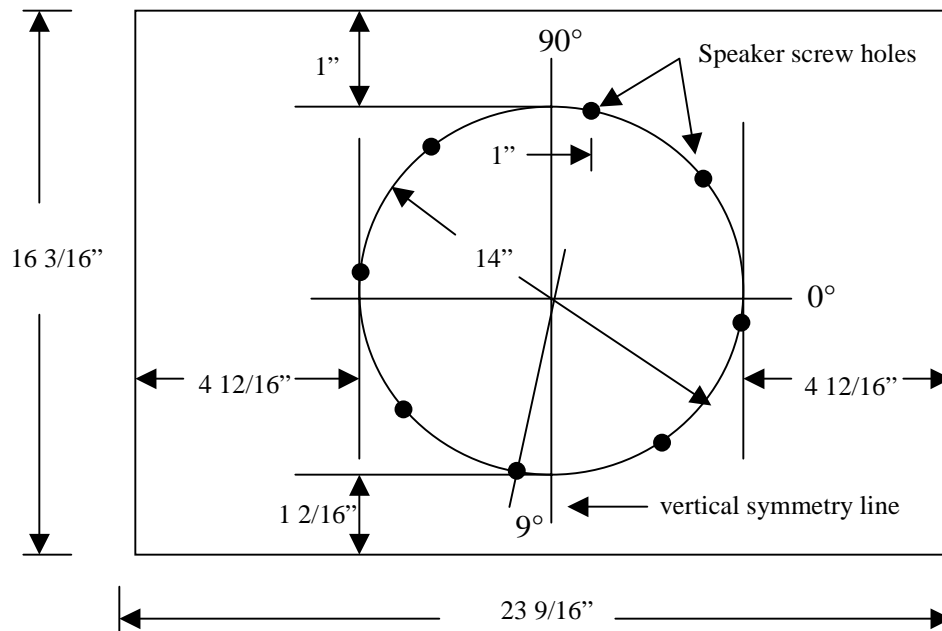

Vibroclone

Center Mounted JBL D-130 Soundboard
With Twin Reverb Output Transformer

Back of Soundboard

Off-set speaker screw holes, $1''$ or 9° , from vertical symmetry line