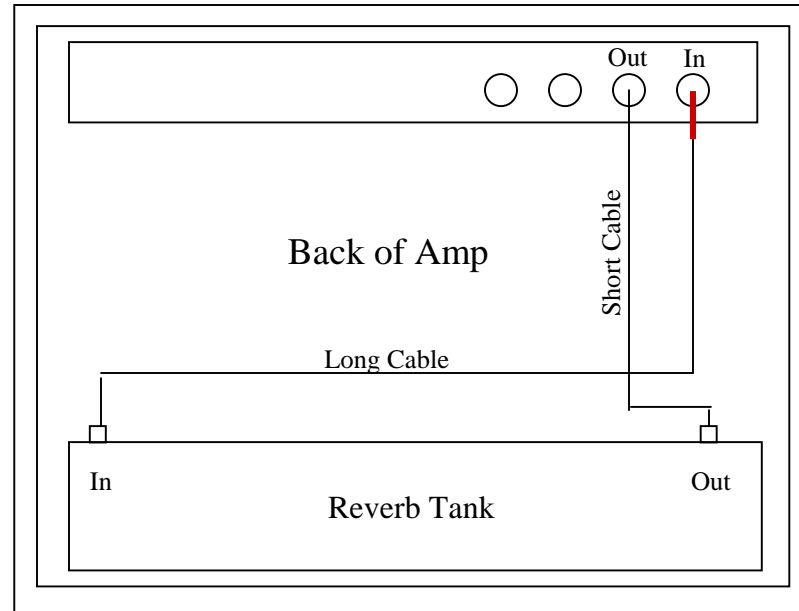

# Fender Amp Reverb Cable Connections

	Long	Short
Twin Reverb	48"	36"
Pro Reverb	48"	36"
Super Reverb	48"	36"
Vibrolux Reverb	46"	34"
Deluxe Reverb	44"	32"
Princeton Reverb	44"	32"
Bandmaster Reverb	36"	26"